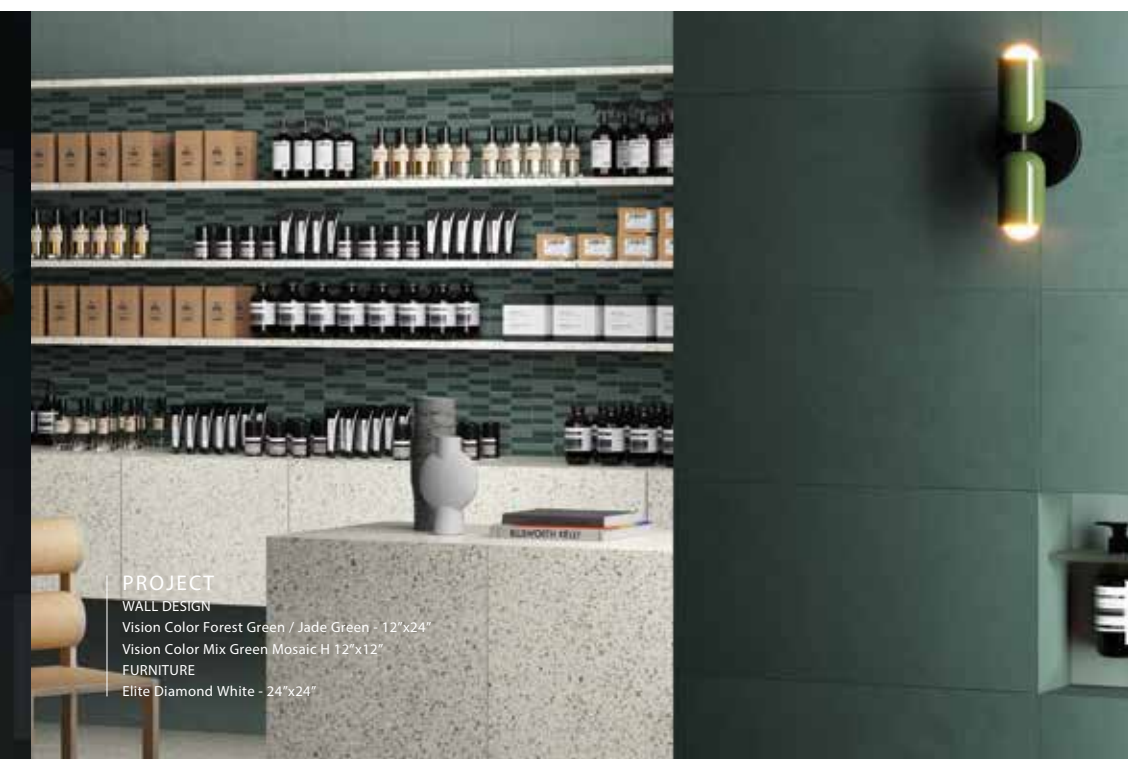

PROJECT
FLOOR DESIGN
Vision Color Jade Green - 12"x24"
Elite Diamond White - 12"x24"
WALL DESIGN
Vision Color Forest Green / Jade Green - 12"x24"
Vision Color Mix Green Mosaic H 12"x12"
Elite Diamond White - 12"x24"
FURNITURE
Elite Diamond White - 24"x24"

PROJECT
WALL DESIGN
Vision Color Forest Green / Jade Green - 12"x24"
Vision Color Mix Green Mosaic H 12"x12"
FURNITURE
Elite Diamond White - 24"x24"