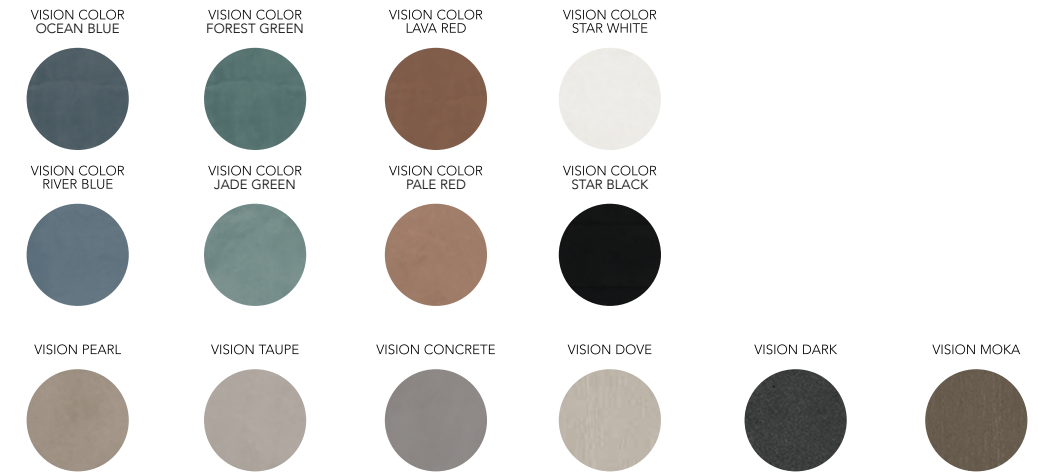

VIEWCOLOR

Vision Color widens Landmark's resin-effect selection with 8 tones, inspired by hand-brushed resin, reproduced in all its depth. A collection where colors, nuances, and contrast are the main features characterizing every project. Vision Color can be matched to other Design Work Collection to obtain original combinations with a strong personality, enhancing the style of any environment, both residential and commercial.

VIEWCOLOR^{DM}

COLORED BODY PORCELAIN TILE - Rectified Monocaliber

SIZES 3"x12" / 12"x24"

MATT FINISH

OCEAN BLUE

Available sizes: 12"x24" MATT, 3"x12" MATT. Color shading: V2.

RIVER BLUE

Available sizes: 12"x24" MATT, 3"x12" MATT. Color shading: V2.

FOREST GREEN

Available sizes: 12"x24" MATT, 3"x12" MATT. Color shading: V2.

JADE GREEN

Available sizes: 12"x24" MATT, 3"x12" MATT. Color shading: V2.

LAVA RED

Available sizes: 12"x24" MATT, 3"x12" MATT. Color shading: V2.

PALE RED

Available sizes: 12"x24" MATT, 3"x12" MATT. Color shading: V2.

STAR BLACK

Available sizes: 12"x24" MATT, 3"x12" MATT. Color shading: V2.

STAR WHITE

Available sizes: 12"x24" MATT, 3"x12" MATT. Color shading: V2.

INFORMATION

RECOMMENDED USE

Vision Color matt finish is recommended for indoor floors, walls, countertops, and outdoor walls in commercial and residential applications. The use of Vision Color matt finish is not recommended for outdoor floors (for that application use Frontier20). Landmark recommends an offset no greater than 30%, if a staggered pattern is required for tiles of 20" inches or longer. Landmark recommends the use of leveler for a proper installation.

CARE AND MAINTENANCE

WARRANTY

PORCELAIN MOSAICS

MATT FINISH