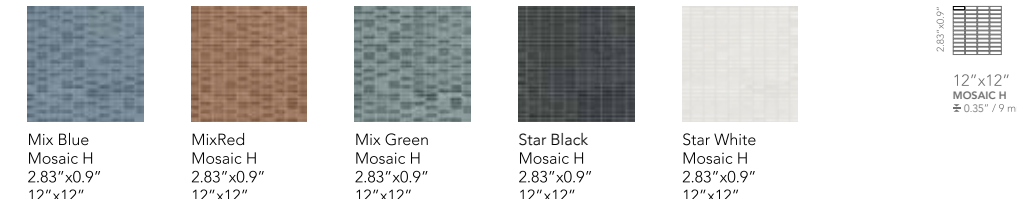

Mix Blue Mosaic H 2.83"x0.9" 12"x12"
Mix Red Mosaic H 2.83"x0.9" 12"x12"
Mix Green Mosaic H 2.83"x0.9" 12"x12"
Star Black Mosaic H 2.83"x0.9" 12"x12"
Star White Mosaic H 2.83"x0.9" 12"x12"

VIEWCOLOR^{DM} + Vision^{DM}

VIEW COLOR WIDENS THE NEUTRAL COLOR PALETTE OF Z COLLECTION'S RESIN EFFECT WITH NEW CONTEMPORARY COLORS, TO DESIGN ORIGINAL COMBINATIONS.