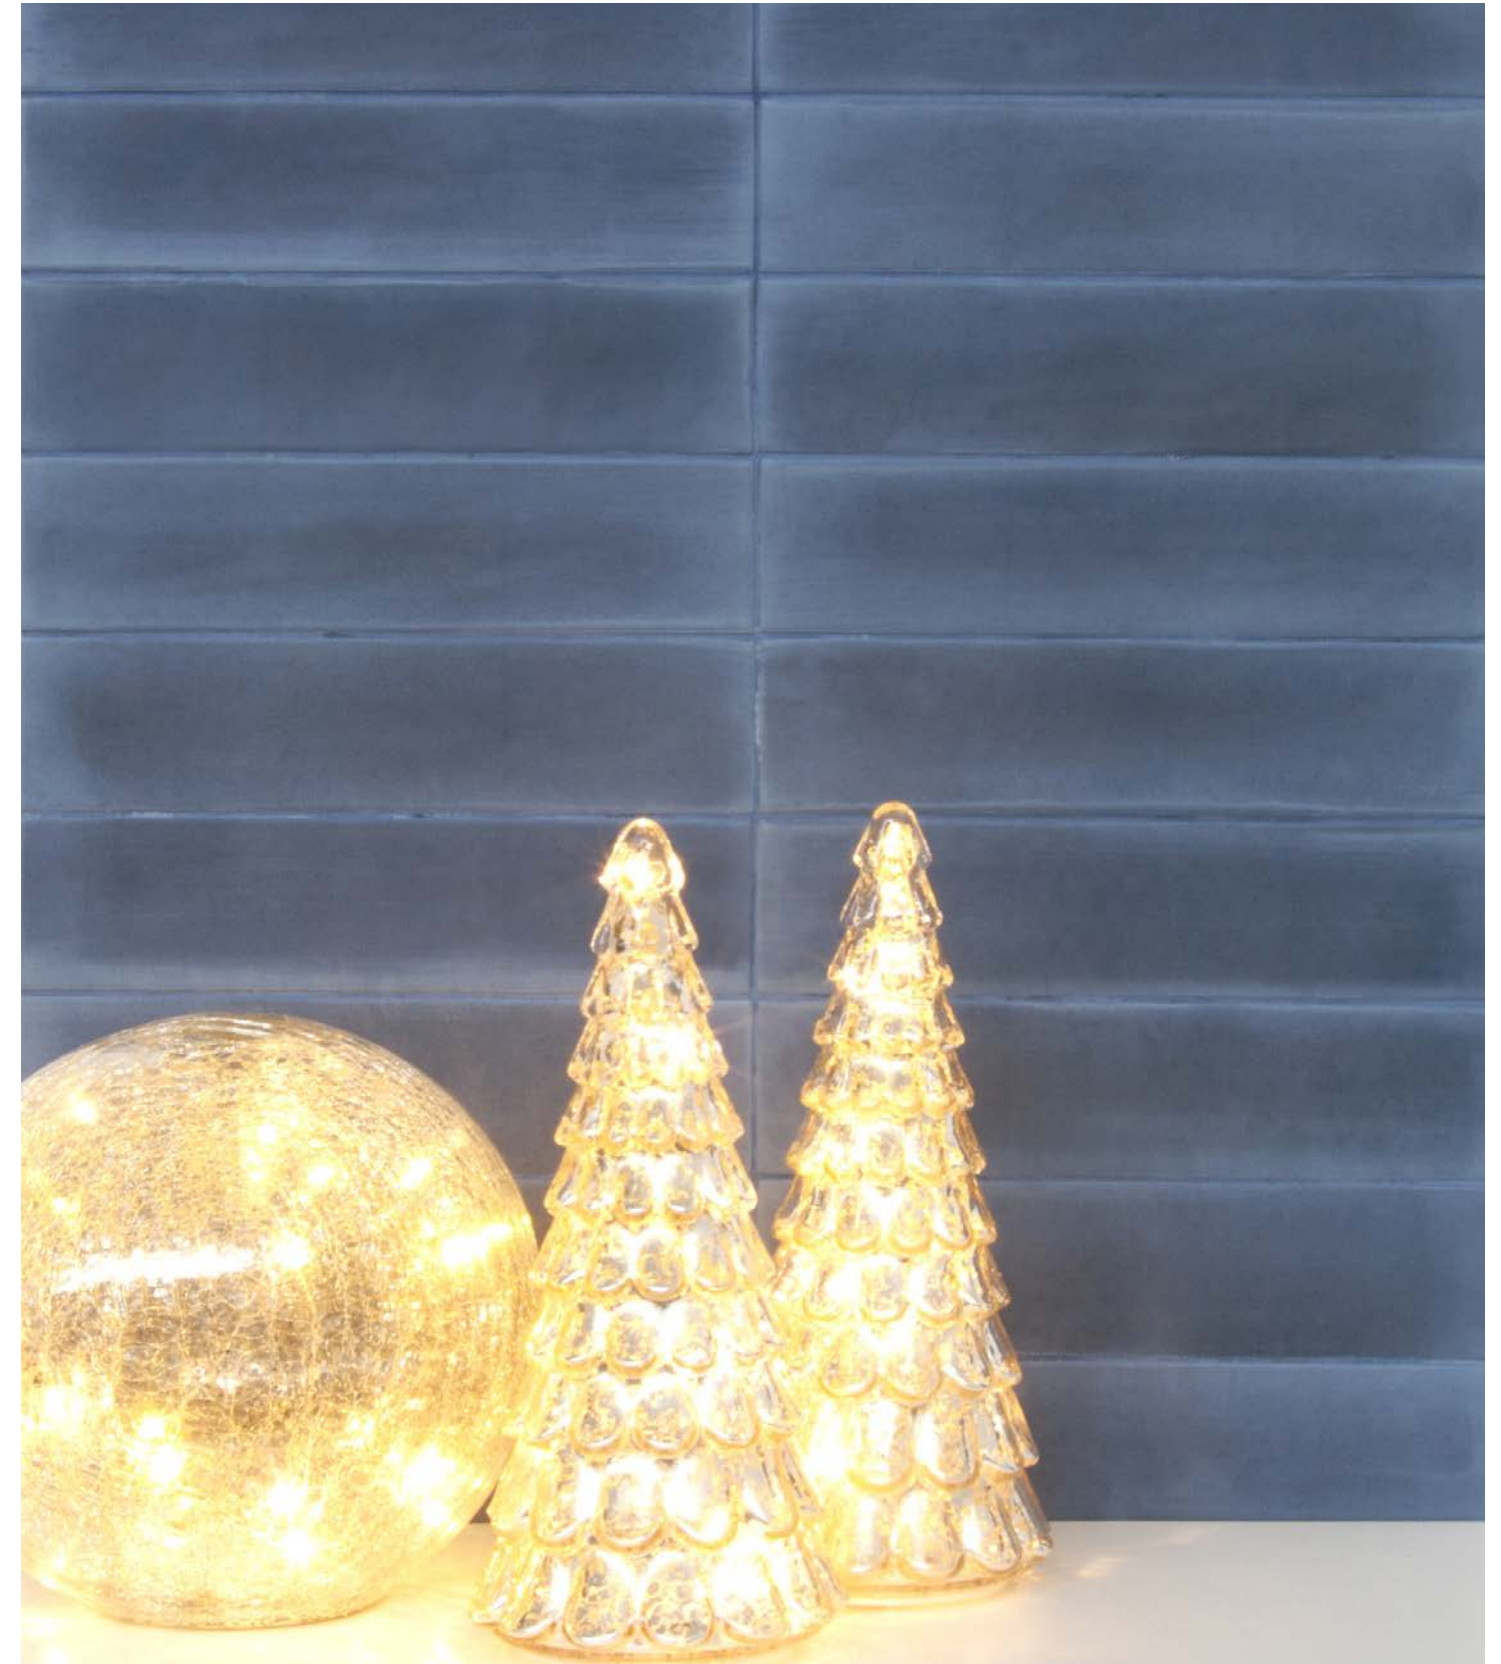

Indaco

Cipria

Terracotta

Mohair

Cobalto MOH24CO
6x24,6 2,3"x9,7"